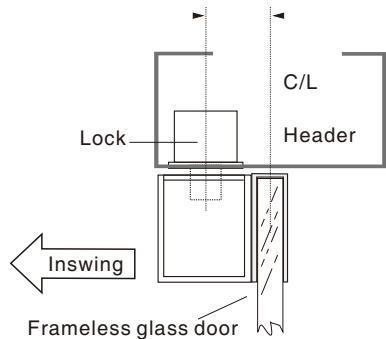

YLI ELECTRONIC

Bracket is for Frameless Glass Door

Model: BBK-601

Specification

- Dimension: 93Lx50Wx30H(mm)
- Standard Structure: High strength aluminium
- Suitable for Door: Frameless glass door
- Glass Thickness: 10-15mm
- Opening Mode: 90 or 180 degree door
- Use with: YB-100/100S/100+
YB-100+LED/200/300
- Weight: 0.15kg

Dimension

Installation

Correct the center line distance approx 20mm

Bracket Section View