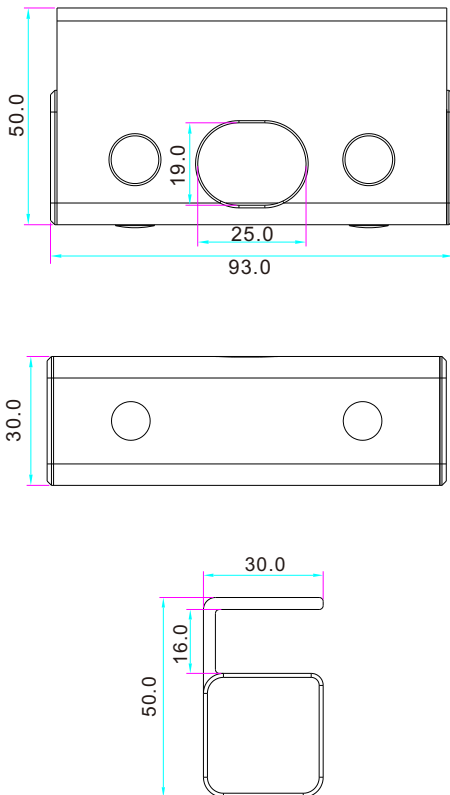

YLI ELECTRONIC

Bracket is for Frameless Glass Door

Model: BBK-601

Specification

- Dimension: 93Lx50Wx30H(mm)
- Standard Structure: High strength aluminium
- Suitable for Door: Frameless glass door
- Glass Thickness: 10-15mm
- Opening Mode: 90 or 180 degree door
- Use with: YB-100/100S/100+
YB-100+LED/200/300
- Weight: 0.15kg

Dimension

Installation

Correct the center line distance approx 20mm

Bracket Section View